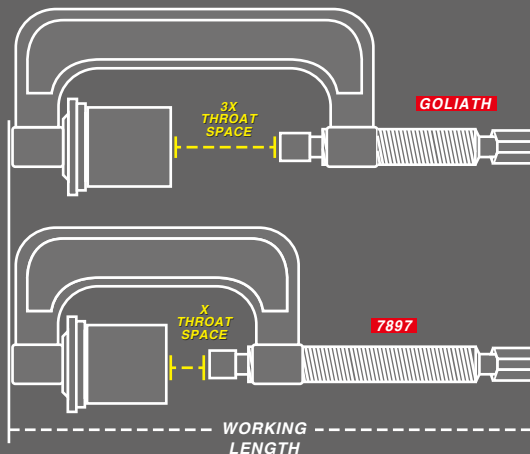

**INCLUDES BOTH LONG AND SHORT  
DRIVE SCREWS TO MAINTAIN  
A SHORTER OVERALL WORKING  
LENGTH WHEN DESIRED**

**LARGE BALL JOINT PRESS  
FOR MAX CLEARANCE AND  
EASIER USE OF TALL AND  
STACKED ADAPTERS**

Model	Material	Length
<b>78100</b>	<b>Astro's new forged alloy steel</b>	<b>9.1" throat, 11.9" length</b>

**FEATURES 3X  
THE THROAT SPACE  
AND INCLUDES  
A NOTCHED FOOT  
THAT ALLOWS FOR PRESSING  
OUT BALL JOINTS WITHOUT  
REMOVAL OF TOP MOUNT  
GREASE FITTINGS**