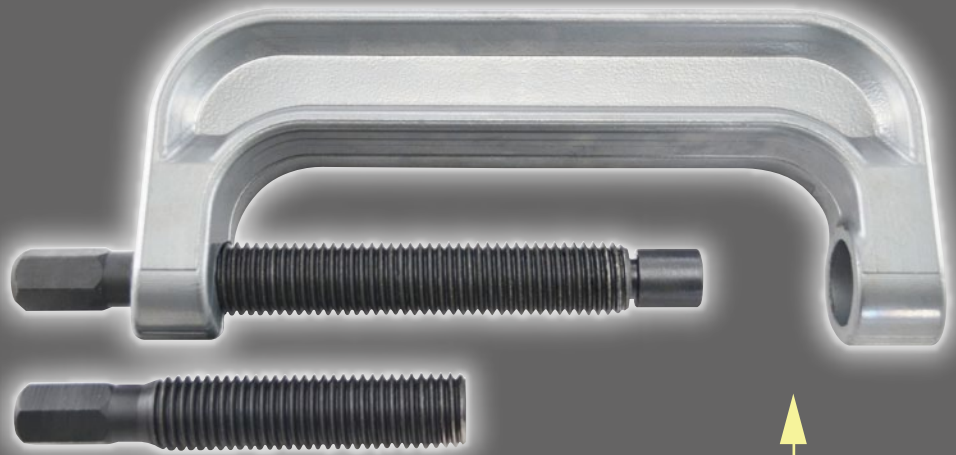

**Model # 78100**

**GOLIATH  
BALL JOINT  
XL C-FRAME  
PRESS**

**SALES AND MARKETING**  
1230 Santa Anita Avenue, Suite E  
South El Monte, CA 91733  
Phone: (800) 221-9705  
USA Toll Free  
Fax: (877) 318-2194  
Phone: (626) 228-3170  
Fax: (626) 228-3124

**INCLUDES BOTH LONG AND SHORT  
DRIVE SCREWS TO MAINTAIN  
A SHORTER OVERALL WORKING  
LENGTH WHEN DESIRED**

**LARGE BALL JOINT PRESS  
FOR MAX CLEARANCE AND  
EASIER USE OF TALL AND  
STACKED ADAPTERS**

Model	Material	Length
<b>78100</b>	<b>Astro's new forged alloy steel</b>	<b>9.1" throat, 11.9" length</b>

**FEATURES 3X  
THE THROAT SPACE  
AND INCLUDES  
A NOTCHED FOOT  
THAT ALLOWS FOR PRESSING  
OUT BALL JOINTS WITHOUT  
REMOVAL OF TOP MOUNT  
GREASE FITTINGS**