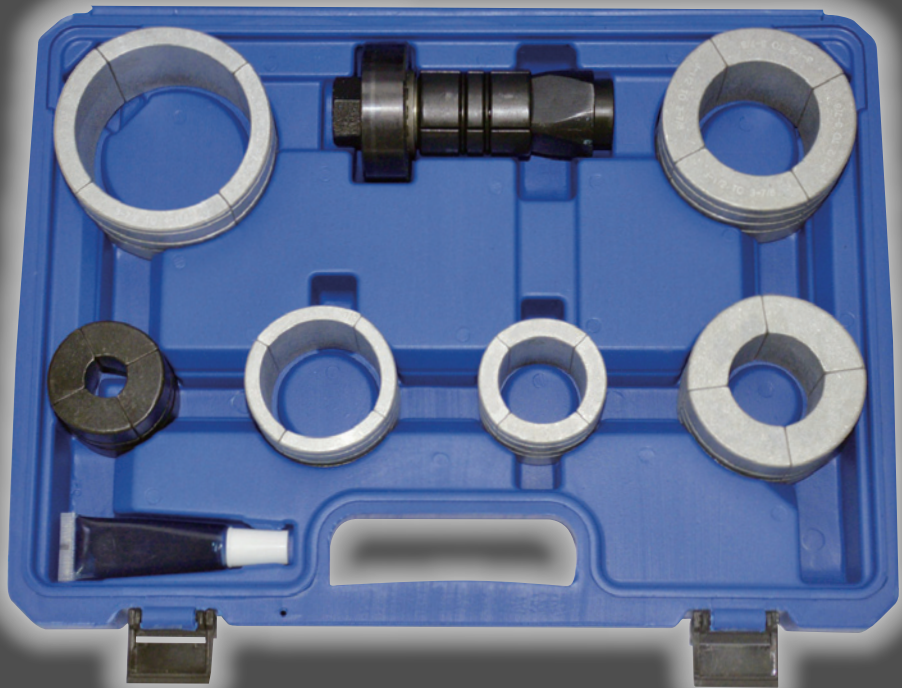

Fax: (626) 228-3124

372 Old US Highway
52 South
Mount Airy, NC 27030

 **Astro Pneumatic
Tool Company**

E-mail : astrotools@astrotools.com
WEBSITE : www.astrotools.com

**THE 28MM DRIVE EXPANDING TOOL AND COLLET
SETS EXPAND PIPES FROM 1-5/8" TO 4-1/4"**

**WARNING: NOT FOR USE ON
STAINLESS EXHAUST PIPING**

Model

78835

Includes : Steel Expander 1 5/8" - 2" Collet
Steel expander 2" - 2 1/2" Collet
2 3/8" - 2 3/4" Collet
2 3/4" - 3 1/8" Collet
3 1/8" - 3 1/2" Collet
3 1/2" - 3 7/8" Collet
3 7/8" - 4 1/4" Collet

IMPACT DRIVEN HEAVY-DUTY EXPANDER ALLOWS FOR FITTING SMALLER EXHAUST PIPING AND MAKING EXHAUST SEALS

UNDERCAR KIT

SHOP EQUIPMENT HYDRAULICS HAND TOOLS